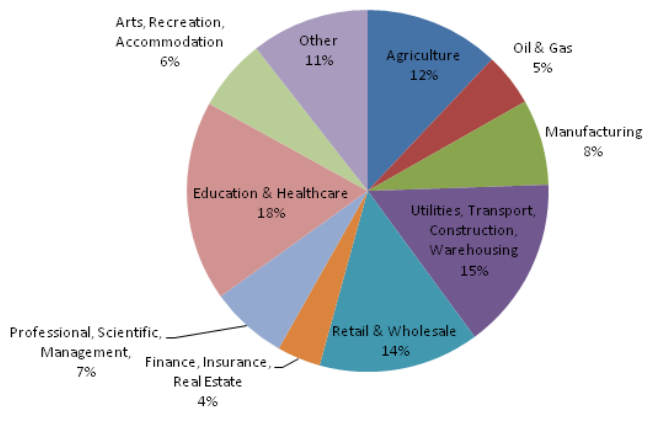

Population Information

	2013
Population	156,536
Income	2005
Median Household Income:	$52,819
Median Family Income:	$87,602

Tax Rates

Mill Rates: 2012
Residential/Farmland: 3.06
Non-Residential: 6.0

Geographic Information

Location: South Central Alberta
Distance to Major Areas:
213 km (132 miles) from Calgary
105 km (65 miles) from Coutts/
Sweetgrass USA Border Crossing

SouthGrow Facts

Educational Facilities:
The SouthGrow region is serviced by 5 school divisions, as well as several private schools throughout the region

Nearest Post-Secondary Institutions:

- Lethbridge, Alberta
- Lethbridge College
- University of Lethbridge
- Calgary, Alberta 213 Km
- University of Calgary
- Mount Royal University
- SAIT Polytechnic

SouthGrow is an economic development alliance of municipalities in South Central Alberta committed to working together to achieve the prosperity of the region. SouthGrow is representing ourselves, our people, our region, our communities, our businesses and people in the region to support their economic development goals and to maintain the high quality of life.

Employment by Industry

Name	Major Employers
1. Agriculture 2. Retail & Wholesale 3. Education & Healthcare 4. Utilities, Transport, Construction, Warehousing 5. Manufacturing 6. Oil & Gas 7. Other 8. Professional, Scientific, Management 9. Finance, Insurance, Real Estate 10. Arts, Recreation, Accommodation	1. Agriculture 2. Retail & Wholesale 3. Education & Healthcare 4. Utilities, Transport, Construction, Warehousing 5. Manufacturing 6. Oil & Gas 7. Other 8. Professional, Scientific, Management 9. Finance, Insurance, Real Estate 10. Arts, Recreation, Accommodation